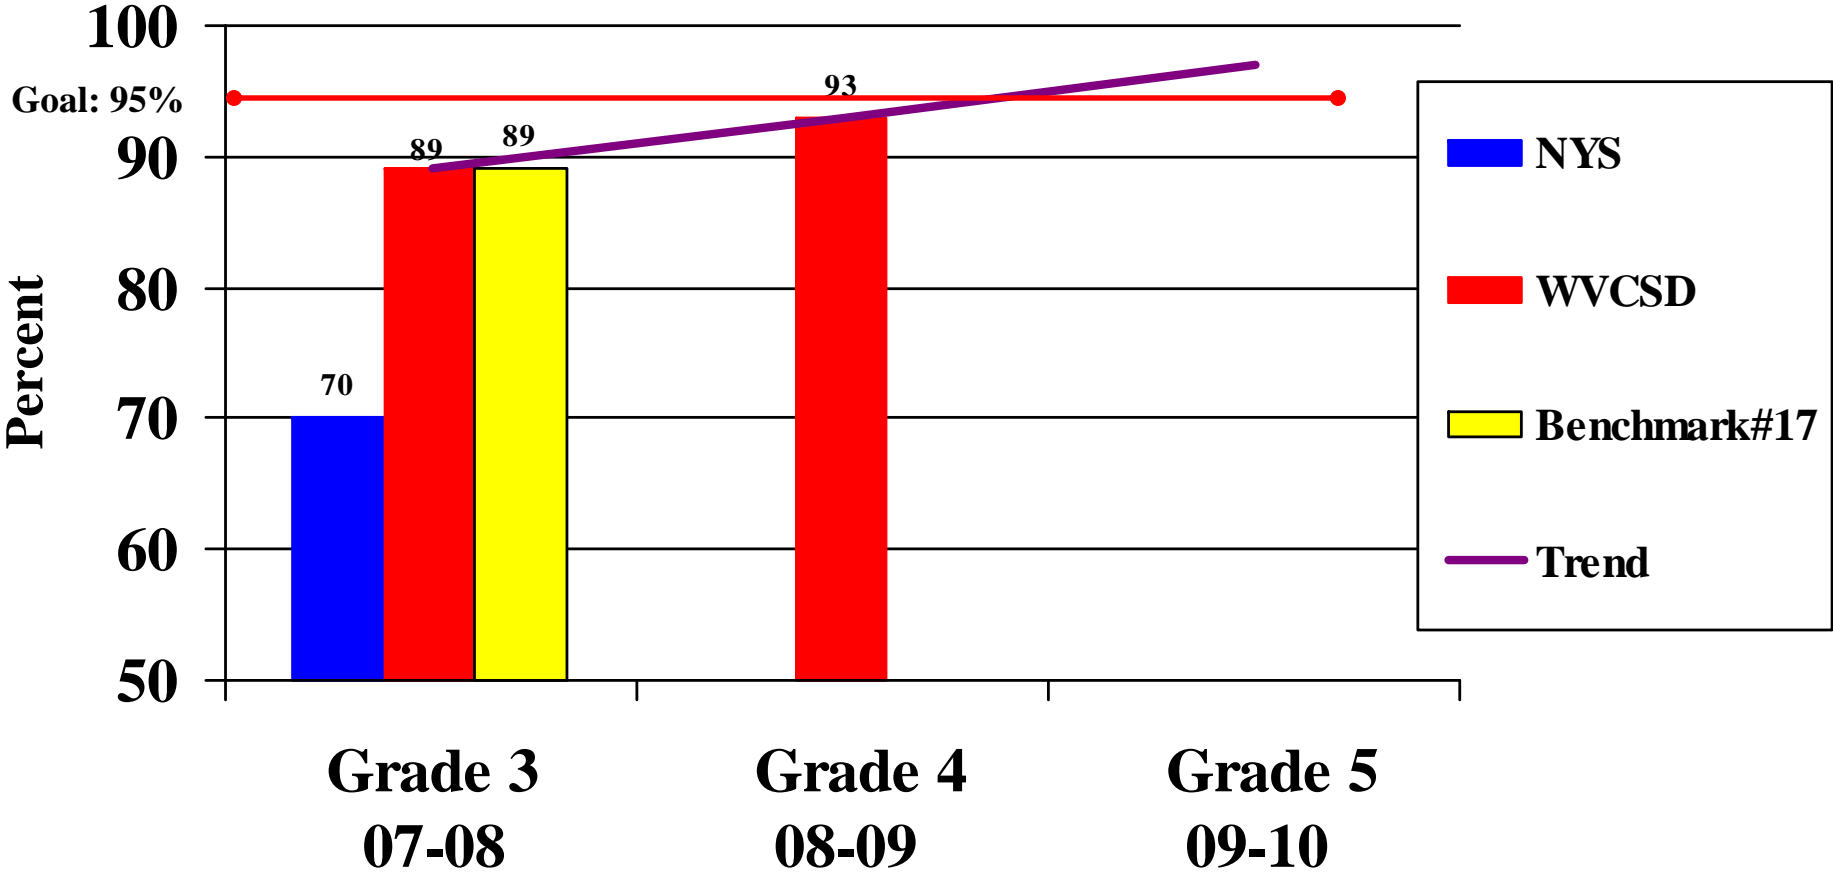

**Warwick Valley Central
School District**

School Report Card

2007-2008

Preliminary 2008-2009

Stretch for 2009-2010

**District Class of 2018 ELA
Levels 3 and 4
(Benchmark #17, NYS, WVCSD)**

**District Class of 2017 ELA
Levels 3 and 4
(Benchmark #17, NYS, WVCSD)**