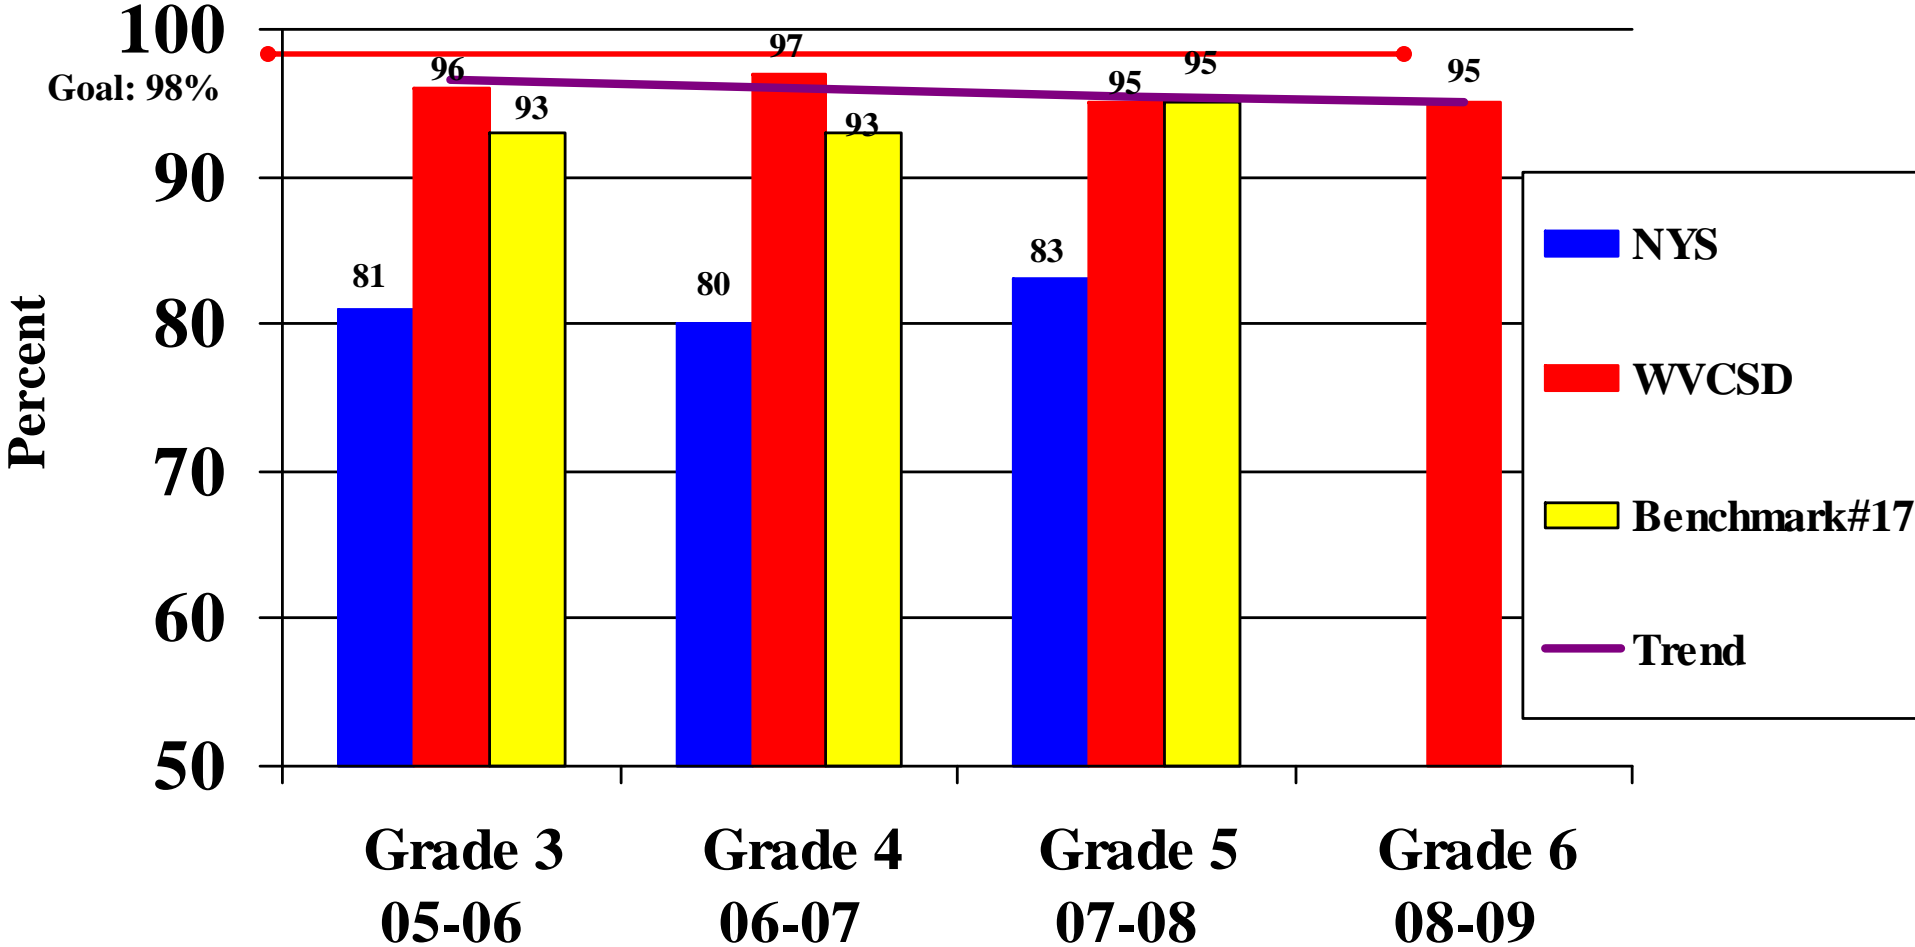

District Class of 2015 Math Levels 3 and 4 (Benchmark #17, NYS, WVCSD)