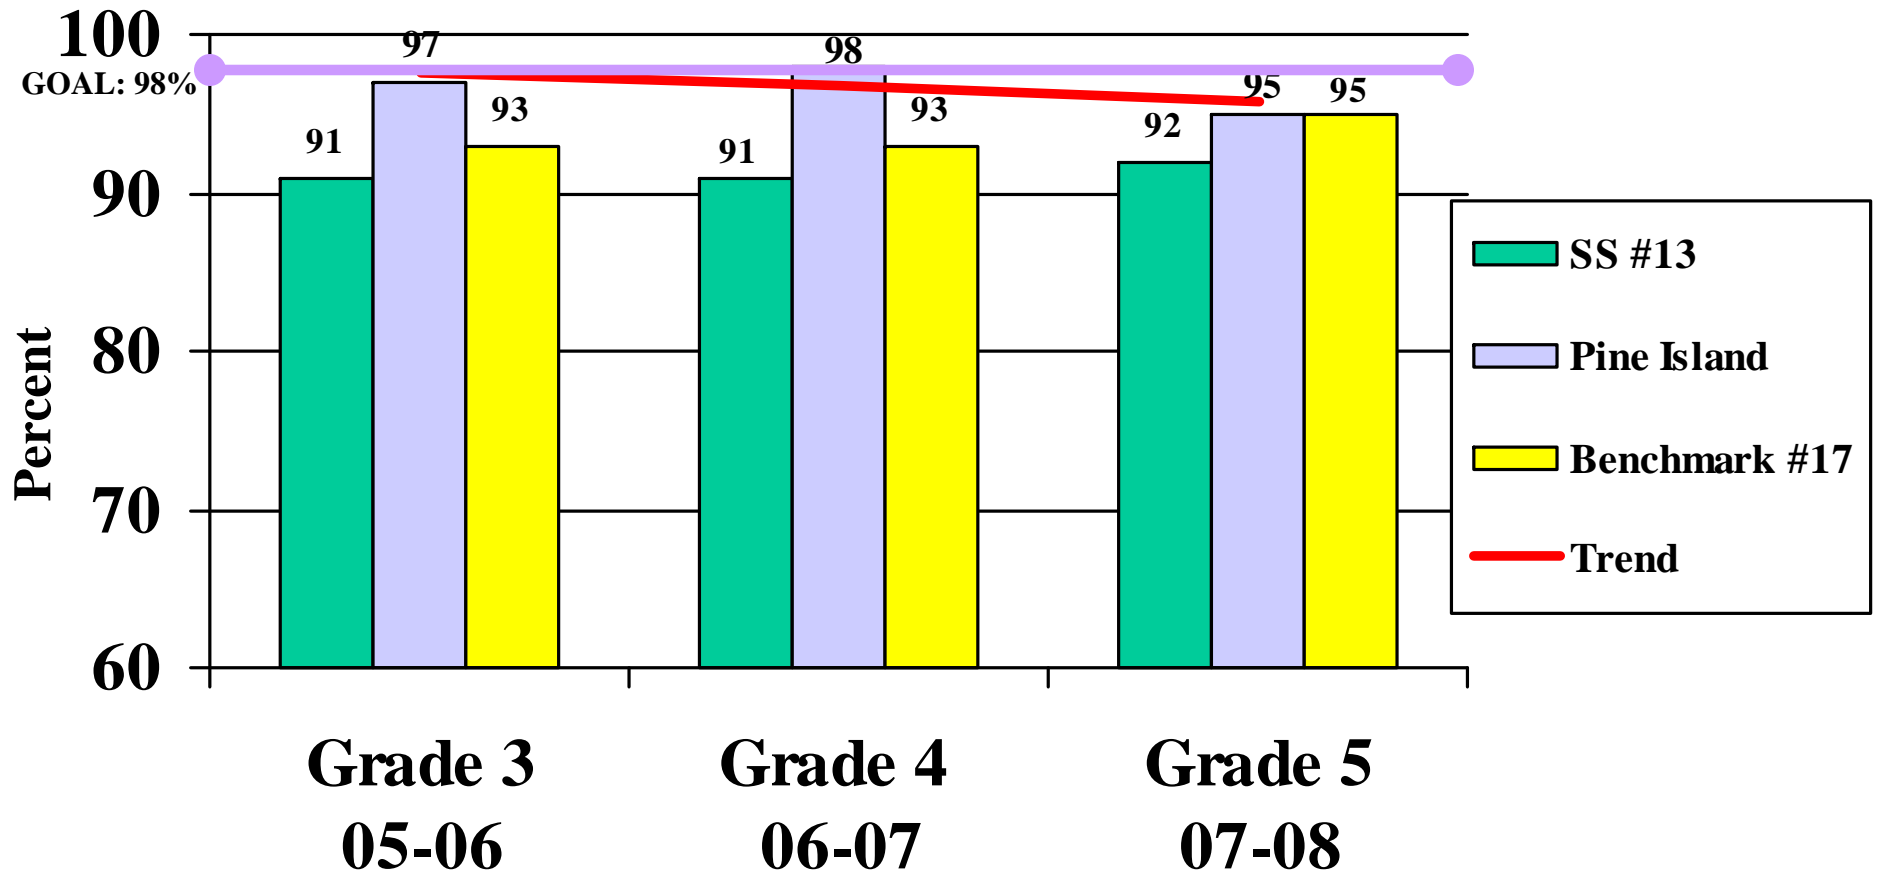

Pine Island Class of 2015 Math Levels 3 and 4