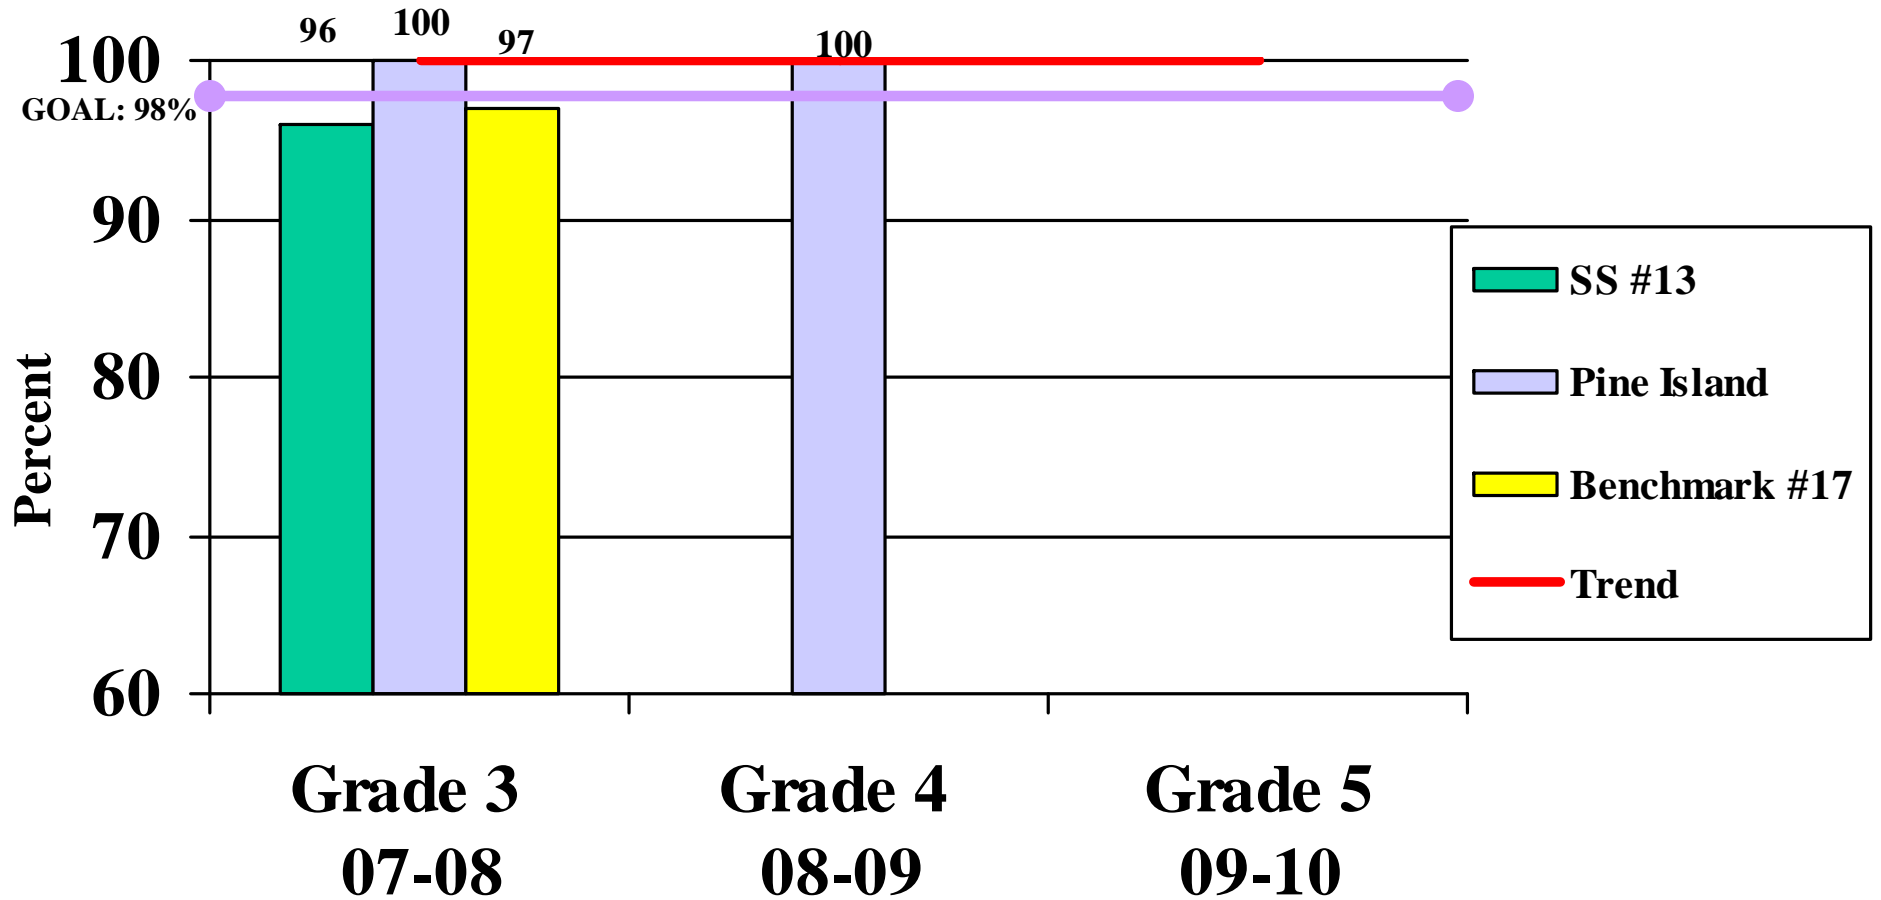

Pine Island Class of 2017 Math Levels 3 and 4