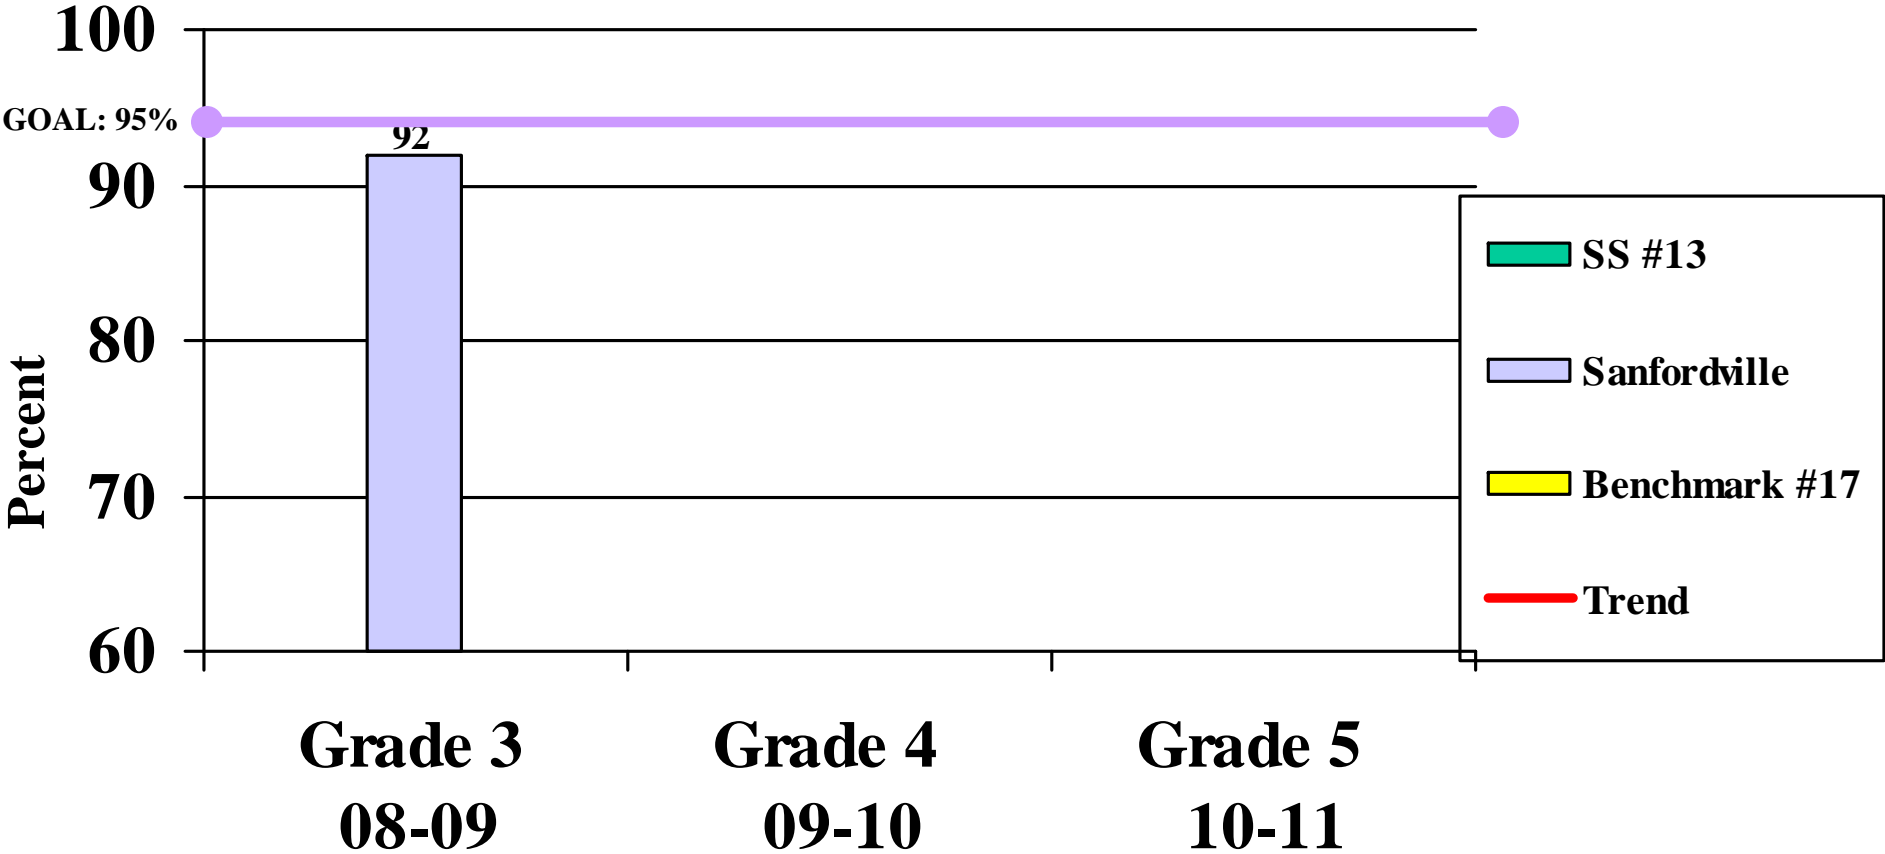

Sanfordville Class of 2018 ELA Levels 3 and 4