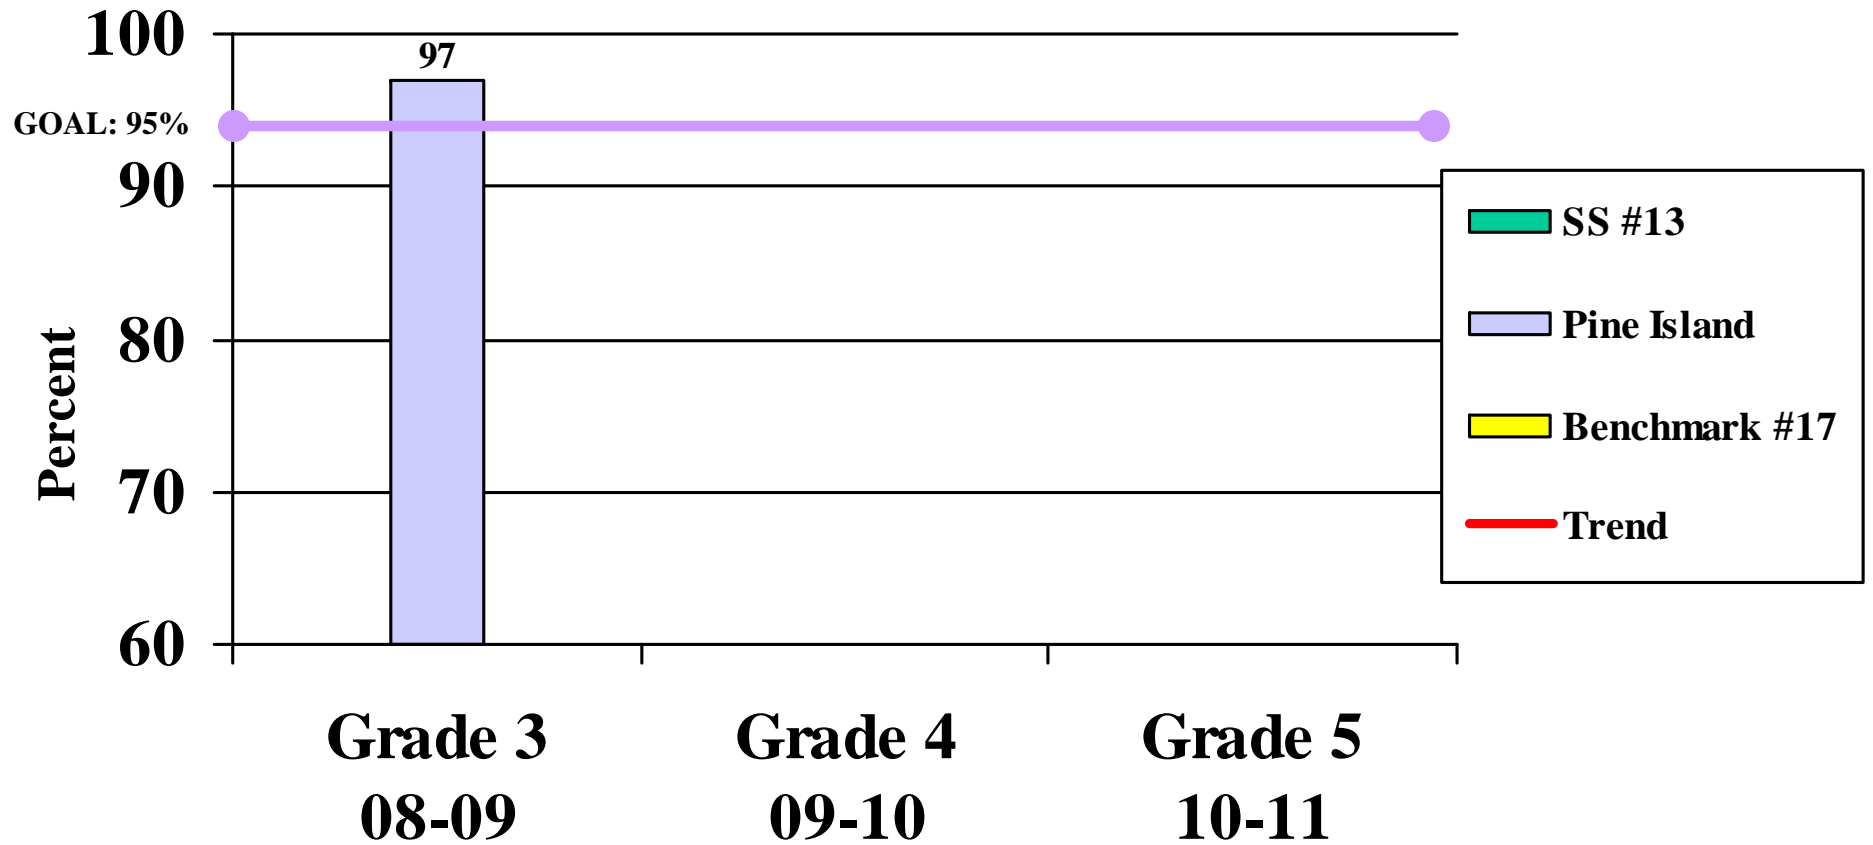

Pine Island Class of 2018 ELA Levels 3 and 4