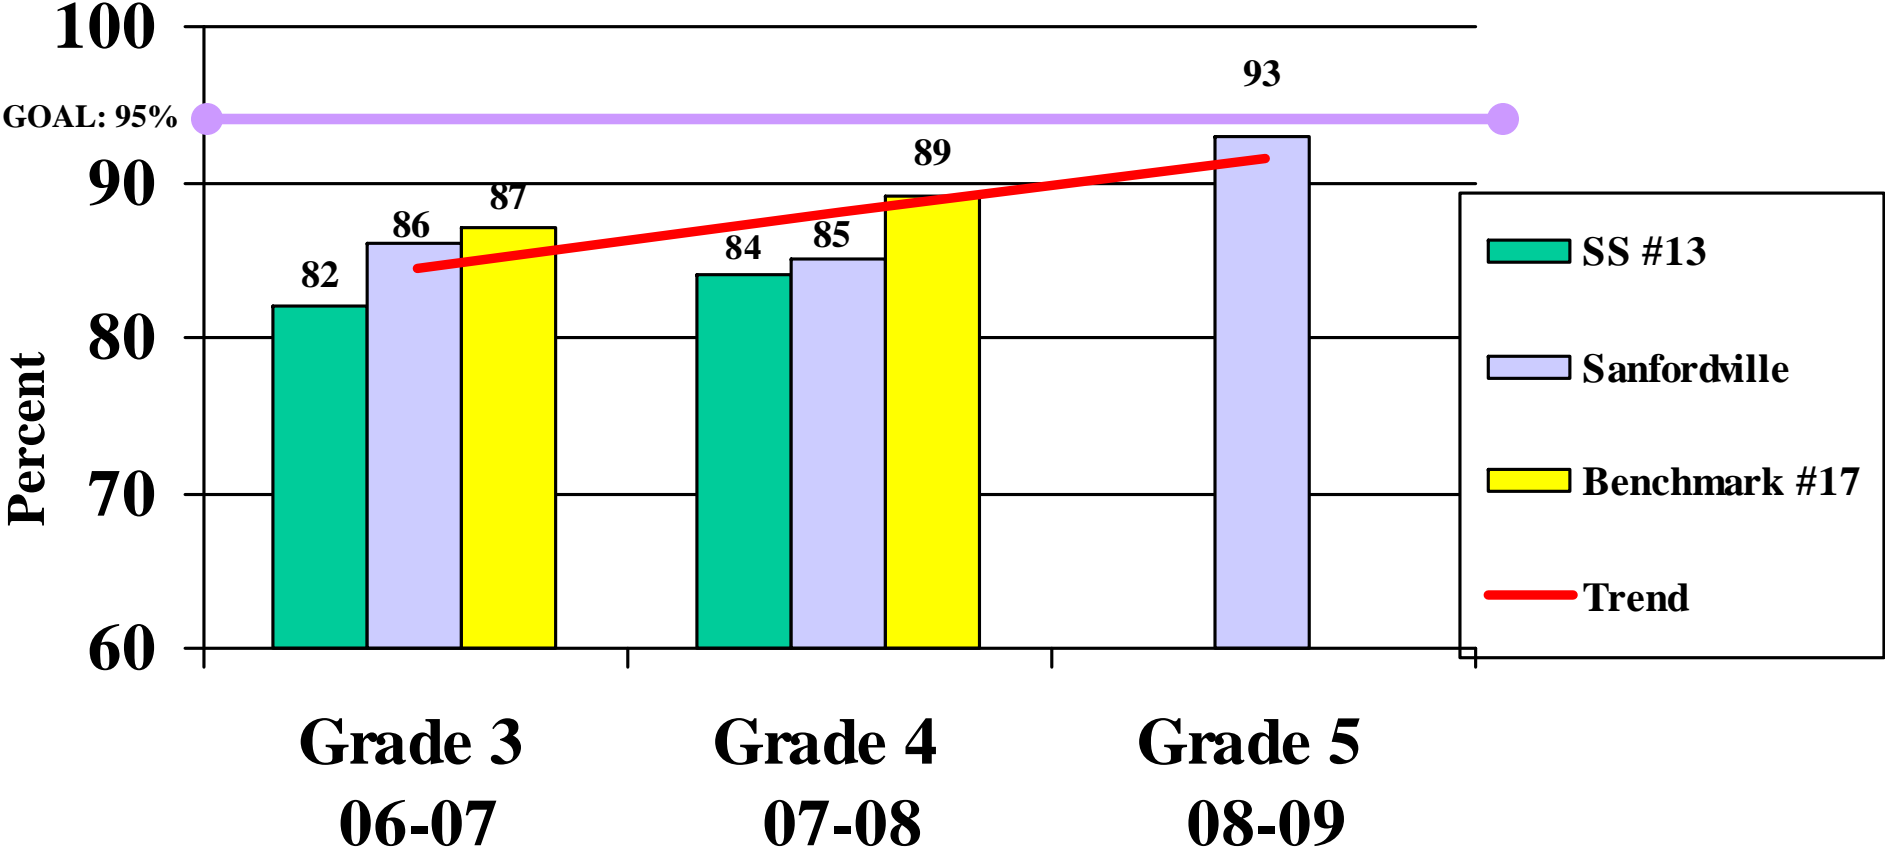

Sanfordville Class of 2016 ELA Levels 3 and 4