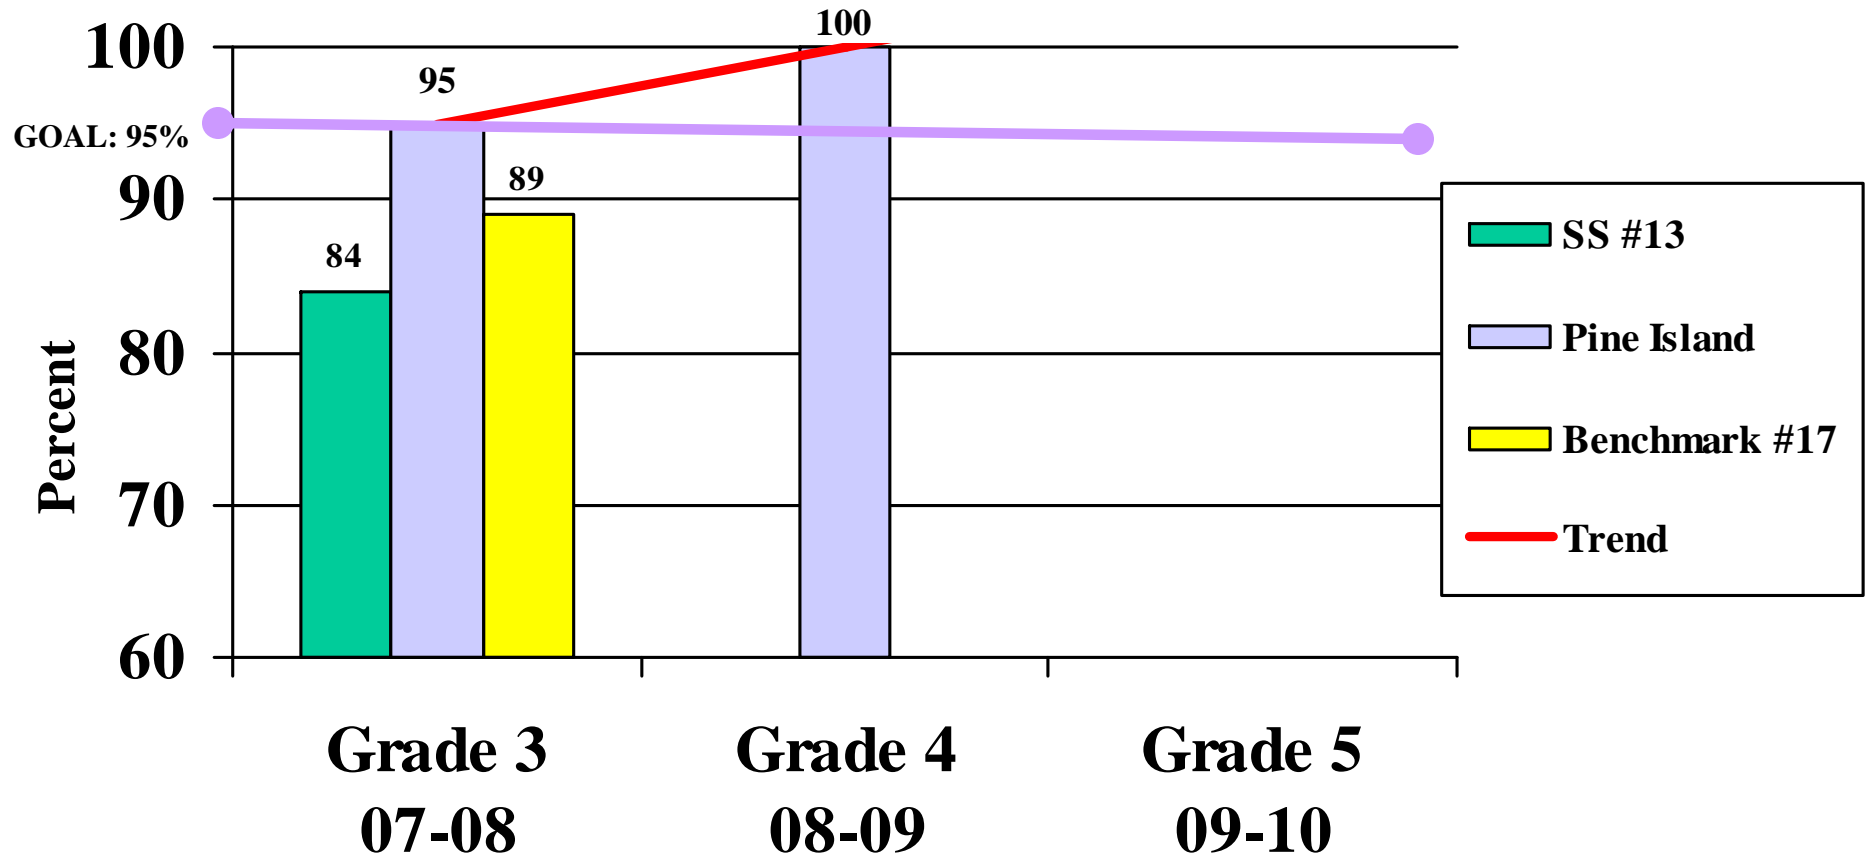

Pine Island Class of 2017 ELA Levels 3 and 4