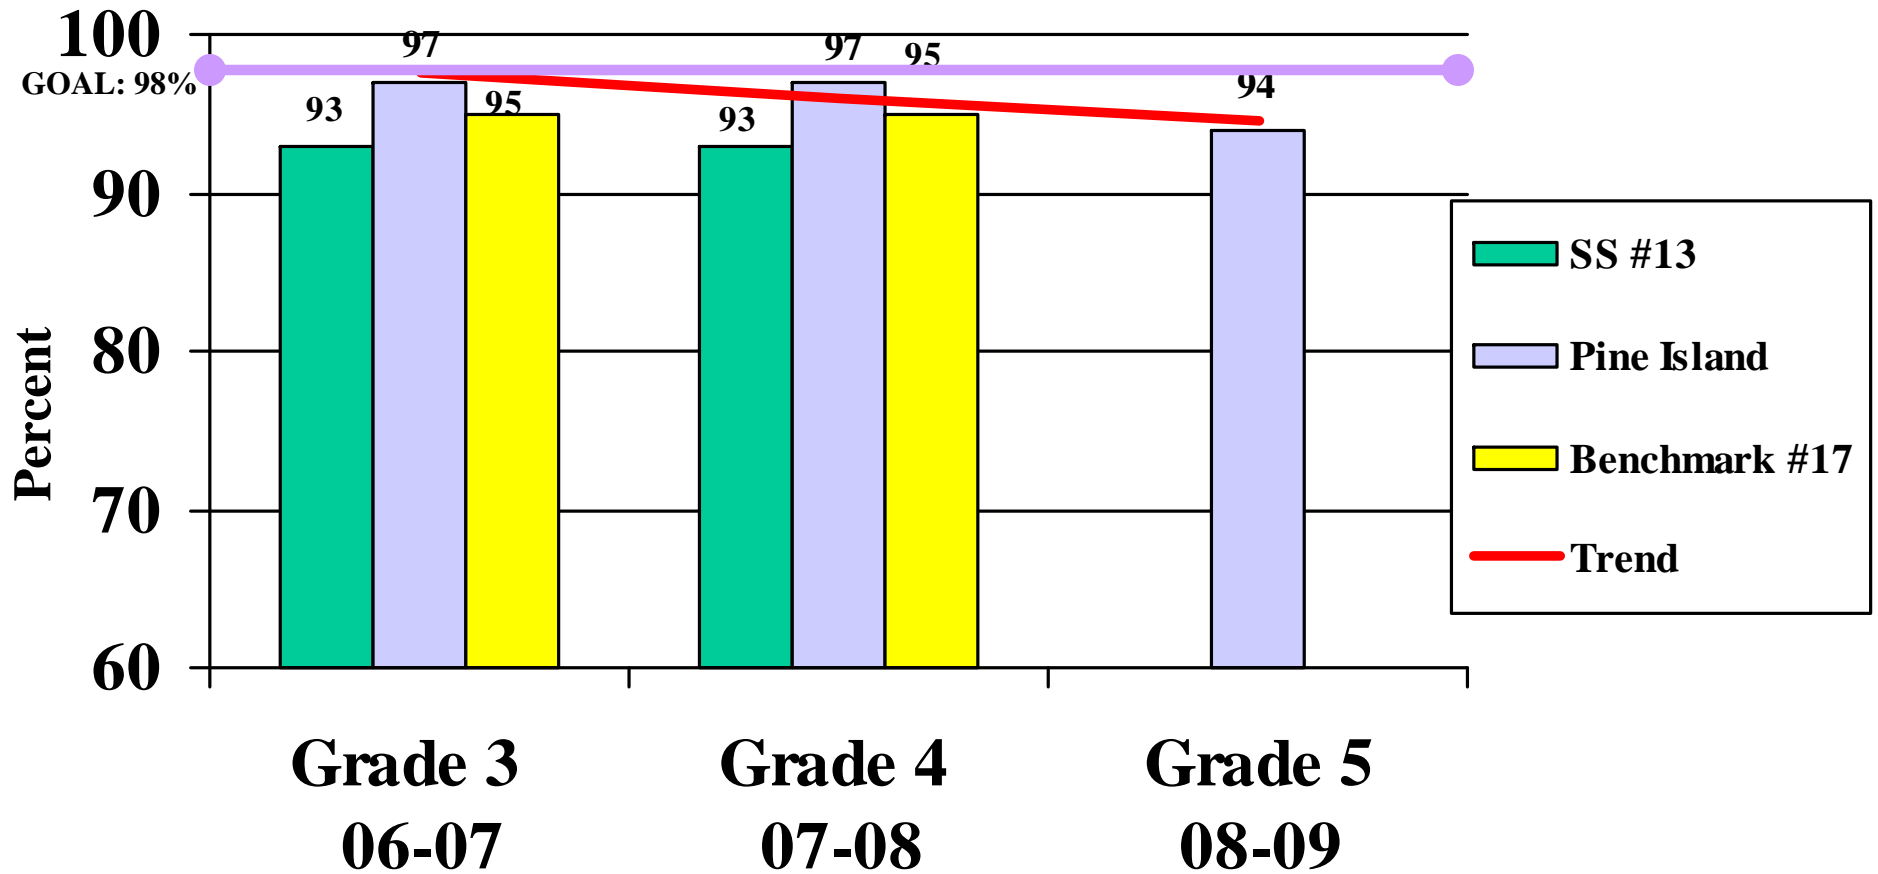

Pine Island Class of 2016 Math Levels 3 and 4