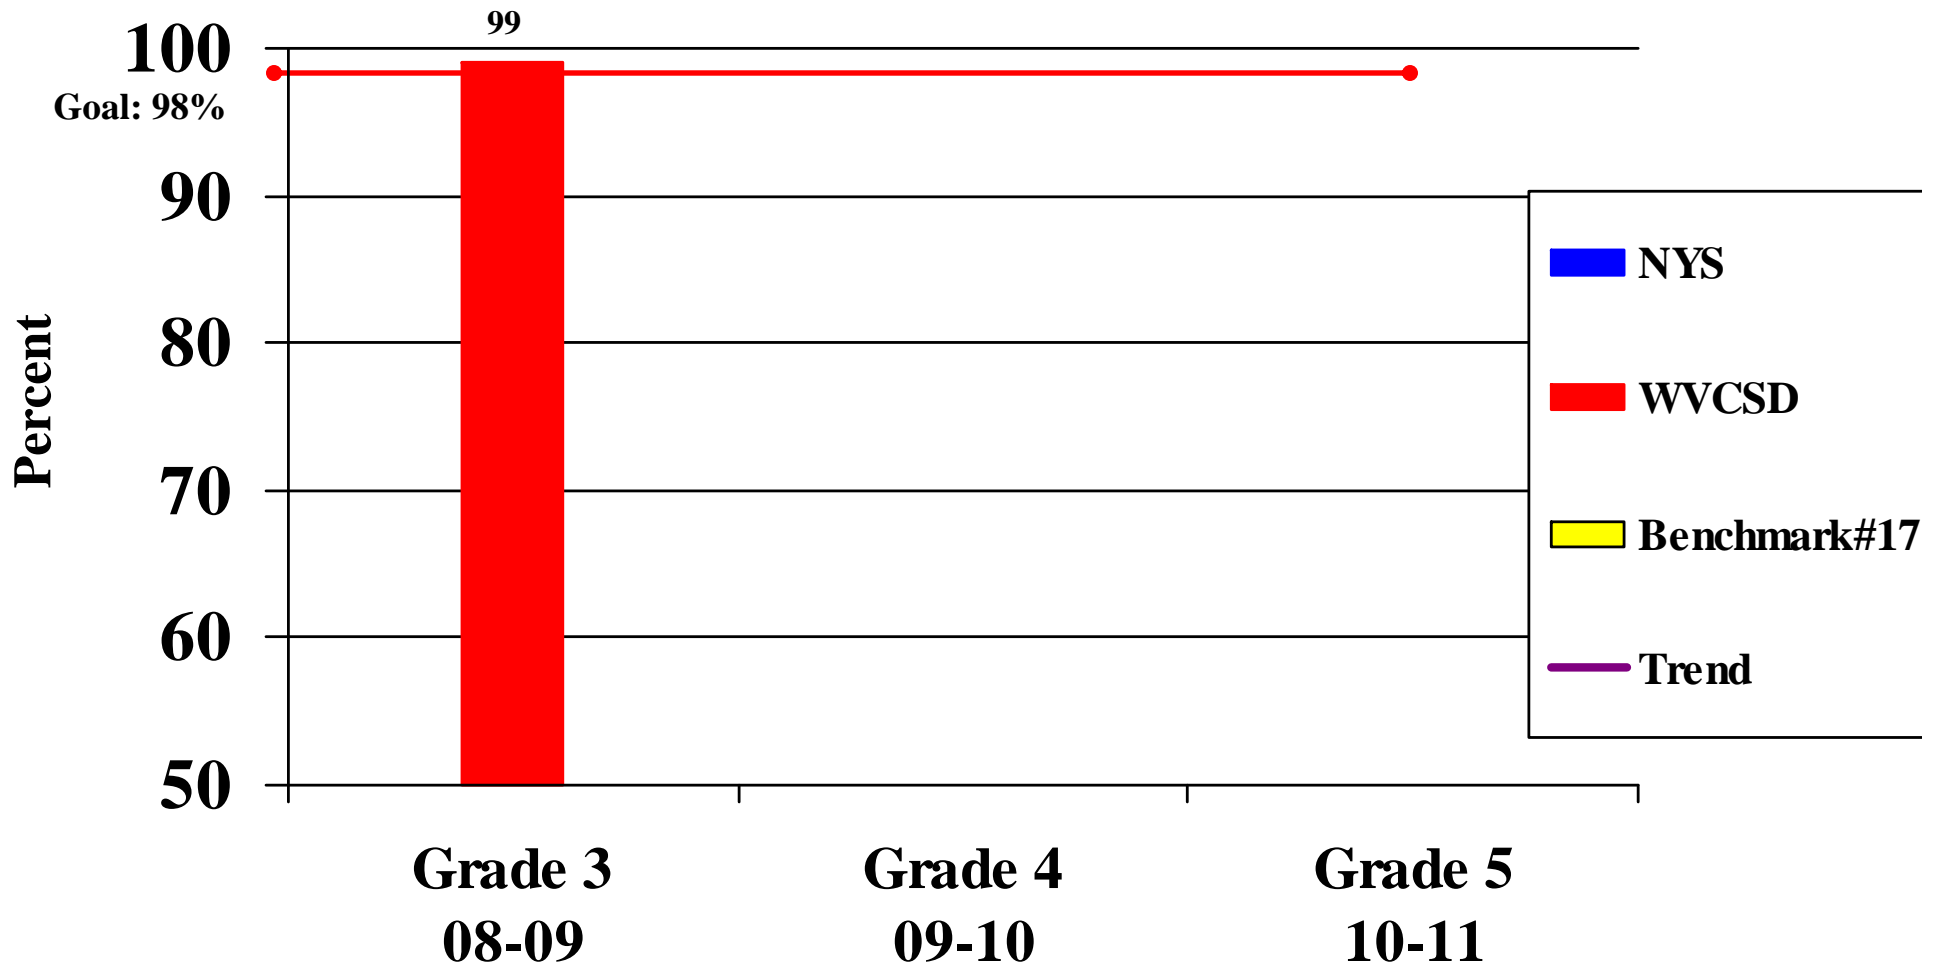

District Class of 2018 Math Levels 3 and 4 (Benchmark #17, NYS, WVCSD)