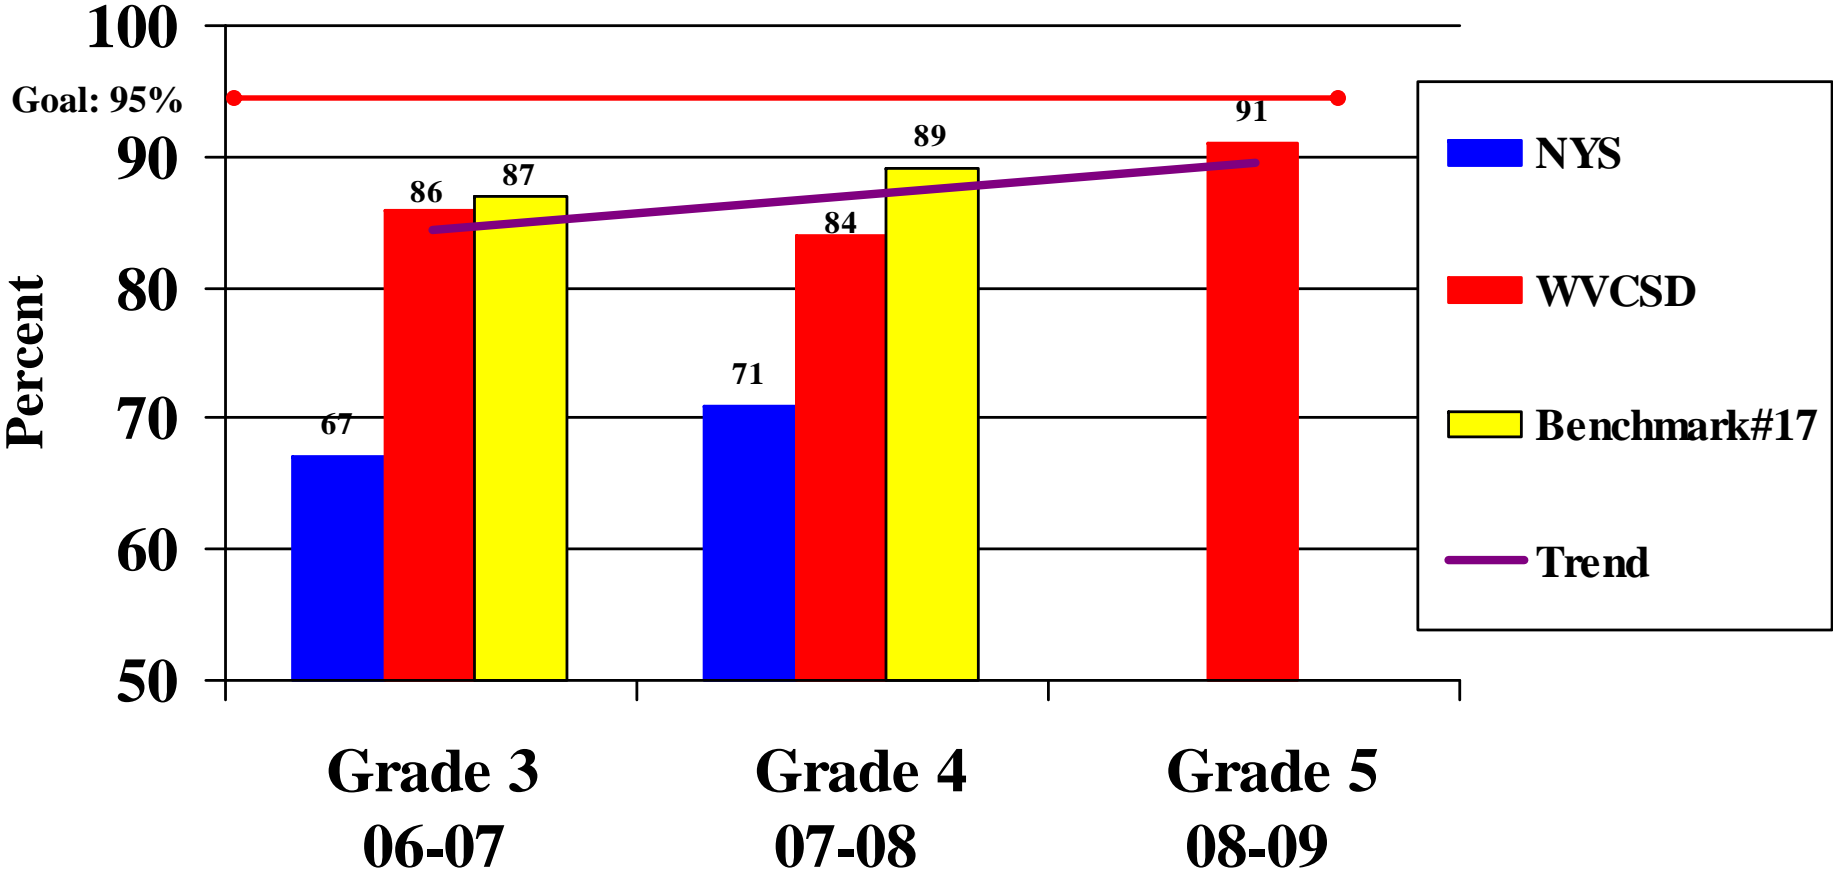

**District Class of 2016 ELA
Levels 3 and 4
(Benchmark #17, NYS, WVCSD)**