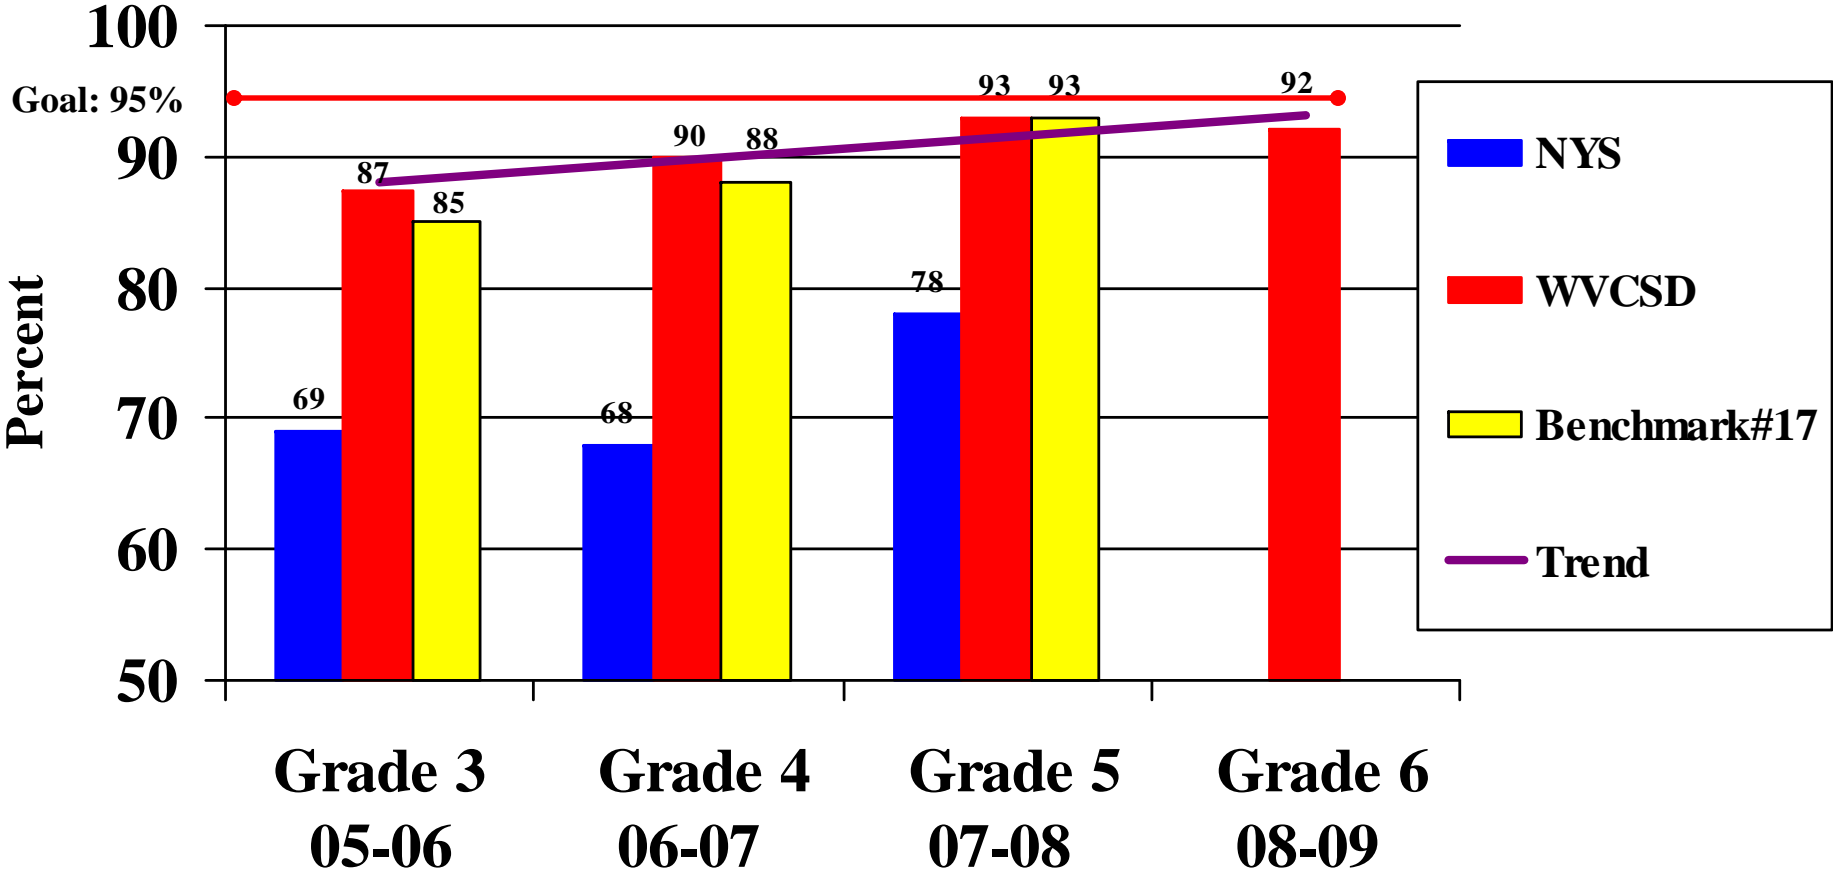

**District Class of 2015 ELA
Levels 3 and 4
(Benchmark #17, NYS, WVCSD)**