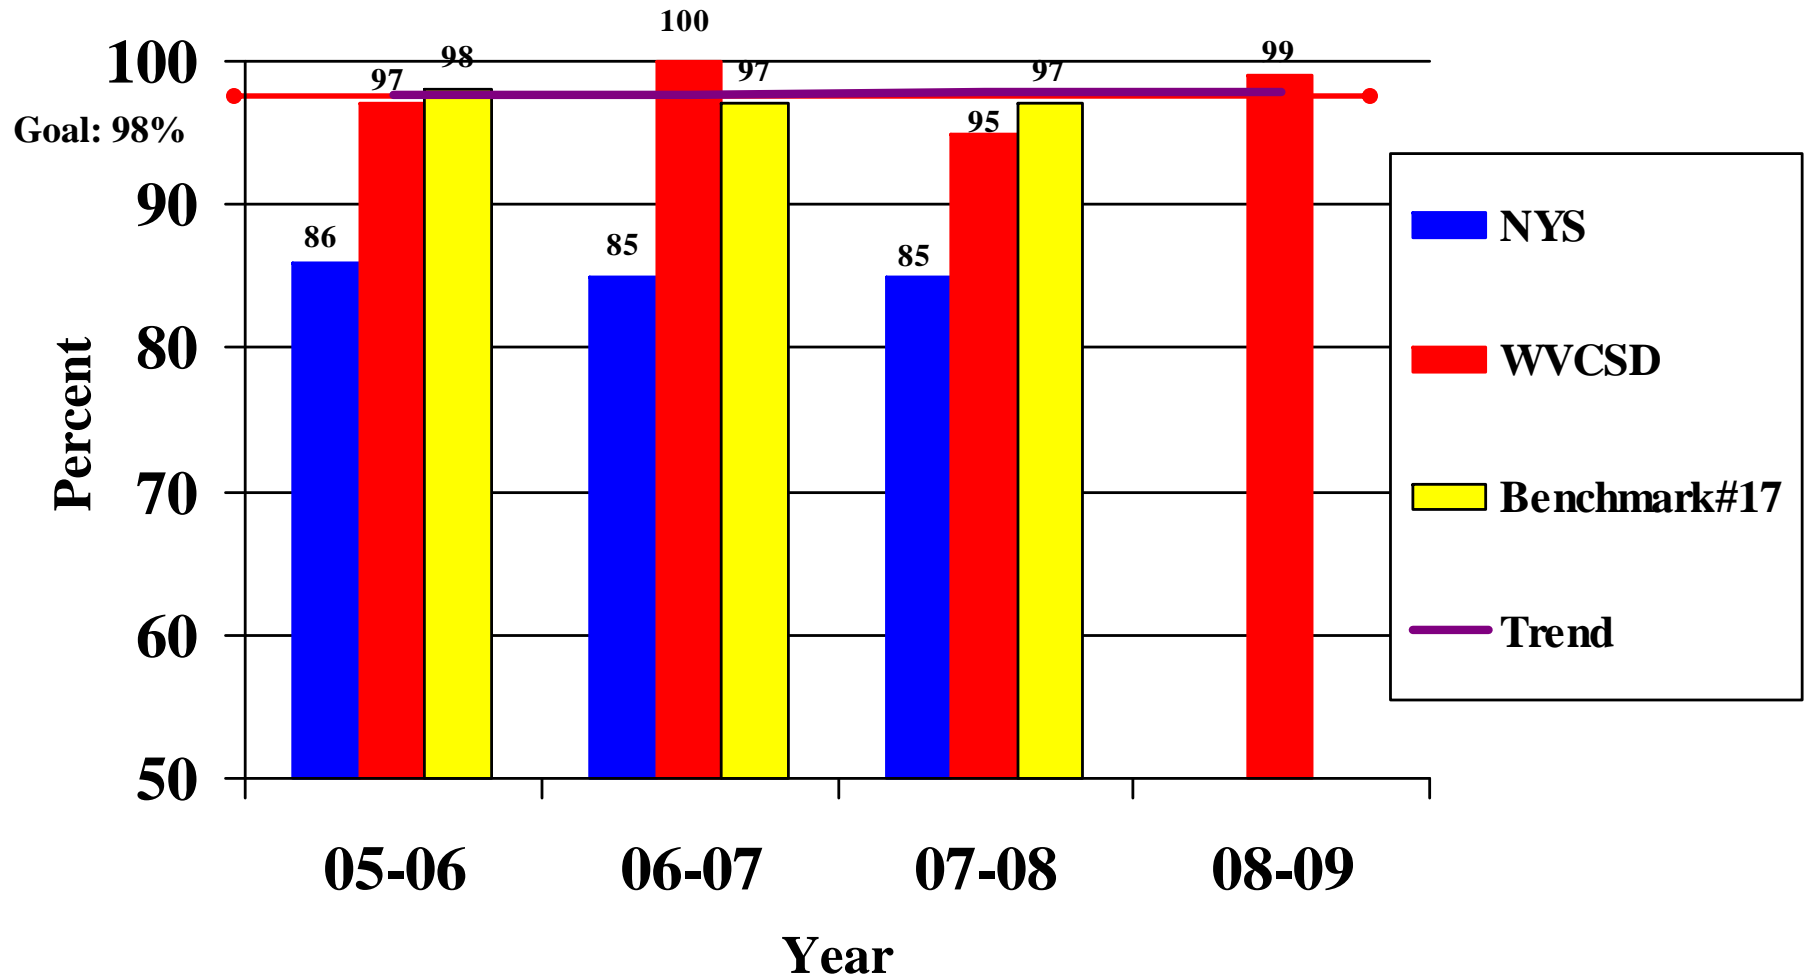

Grade 4 Science Levels 3 and 4 (Benchmark #17, NYS, WVCSD)