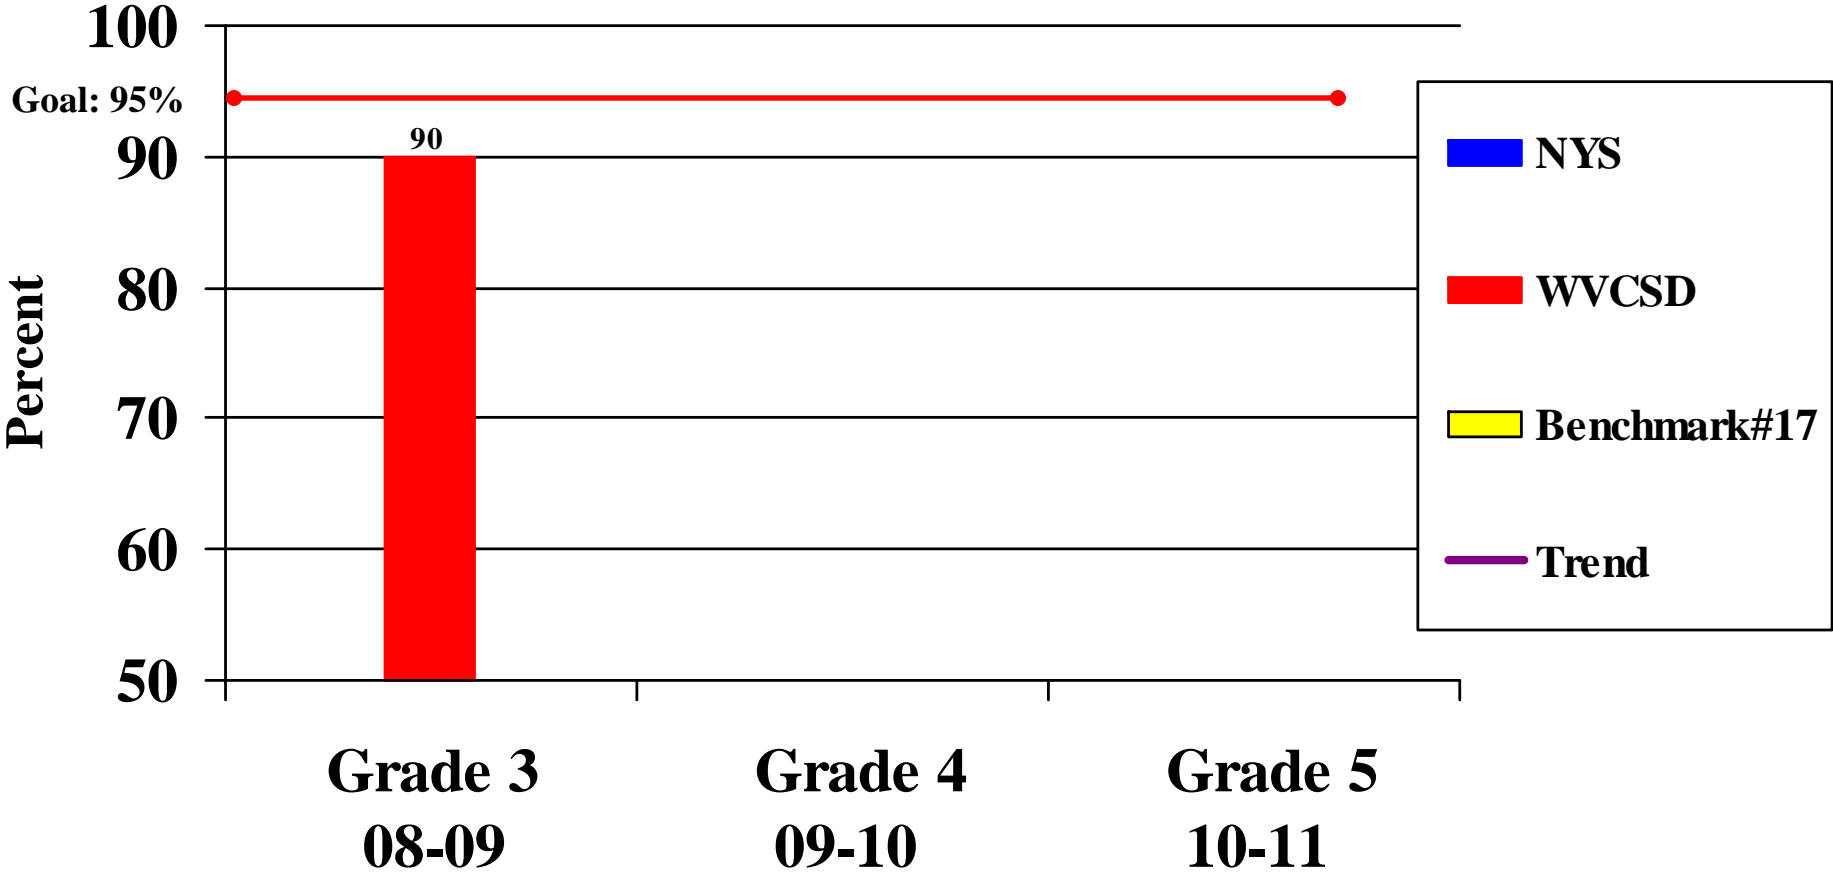

**Warwick Valley Central
School District**

School Report Card

2007-2008

Preliminary 2008-2009

Stretch for 2009-2010

**District Class of 2018 ELA
Levels 3 and 4
(Benchmark #17, NYS, WVCSD)**

**District Class of 2017 ELA
Levels 3 and 4
(Benchmark #17, NYS, WVCSD)**