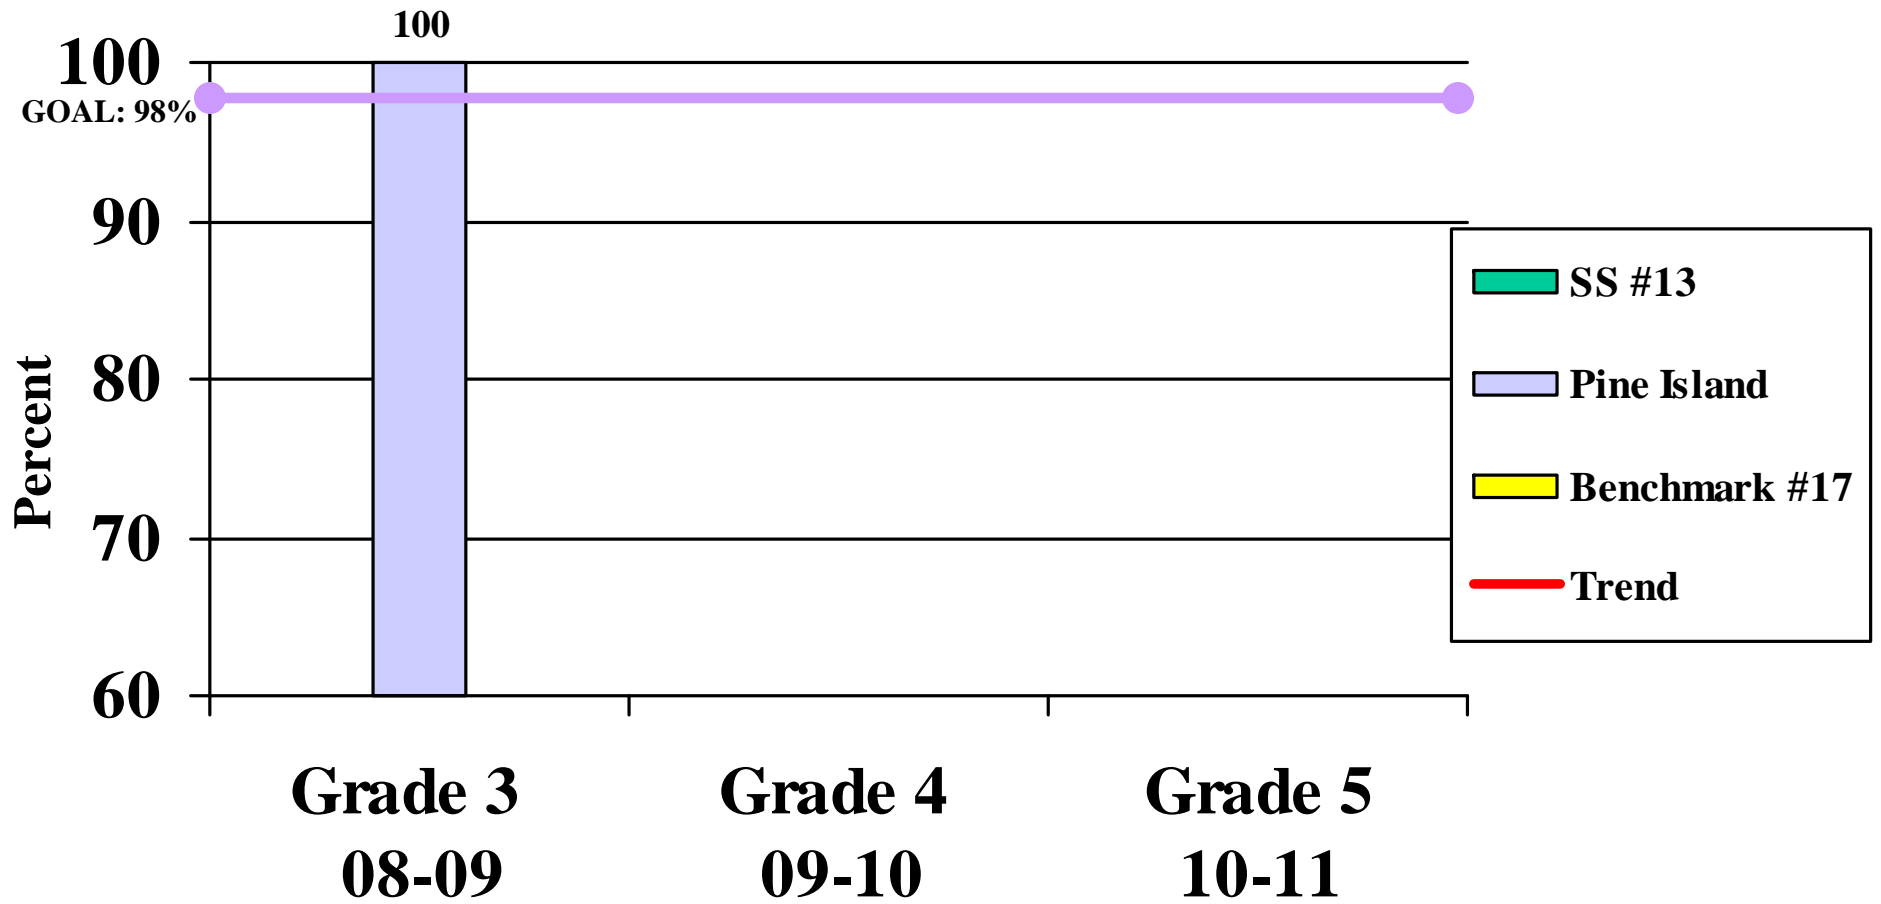

Pine Island Class of 2018 Math Levels 3 and 4