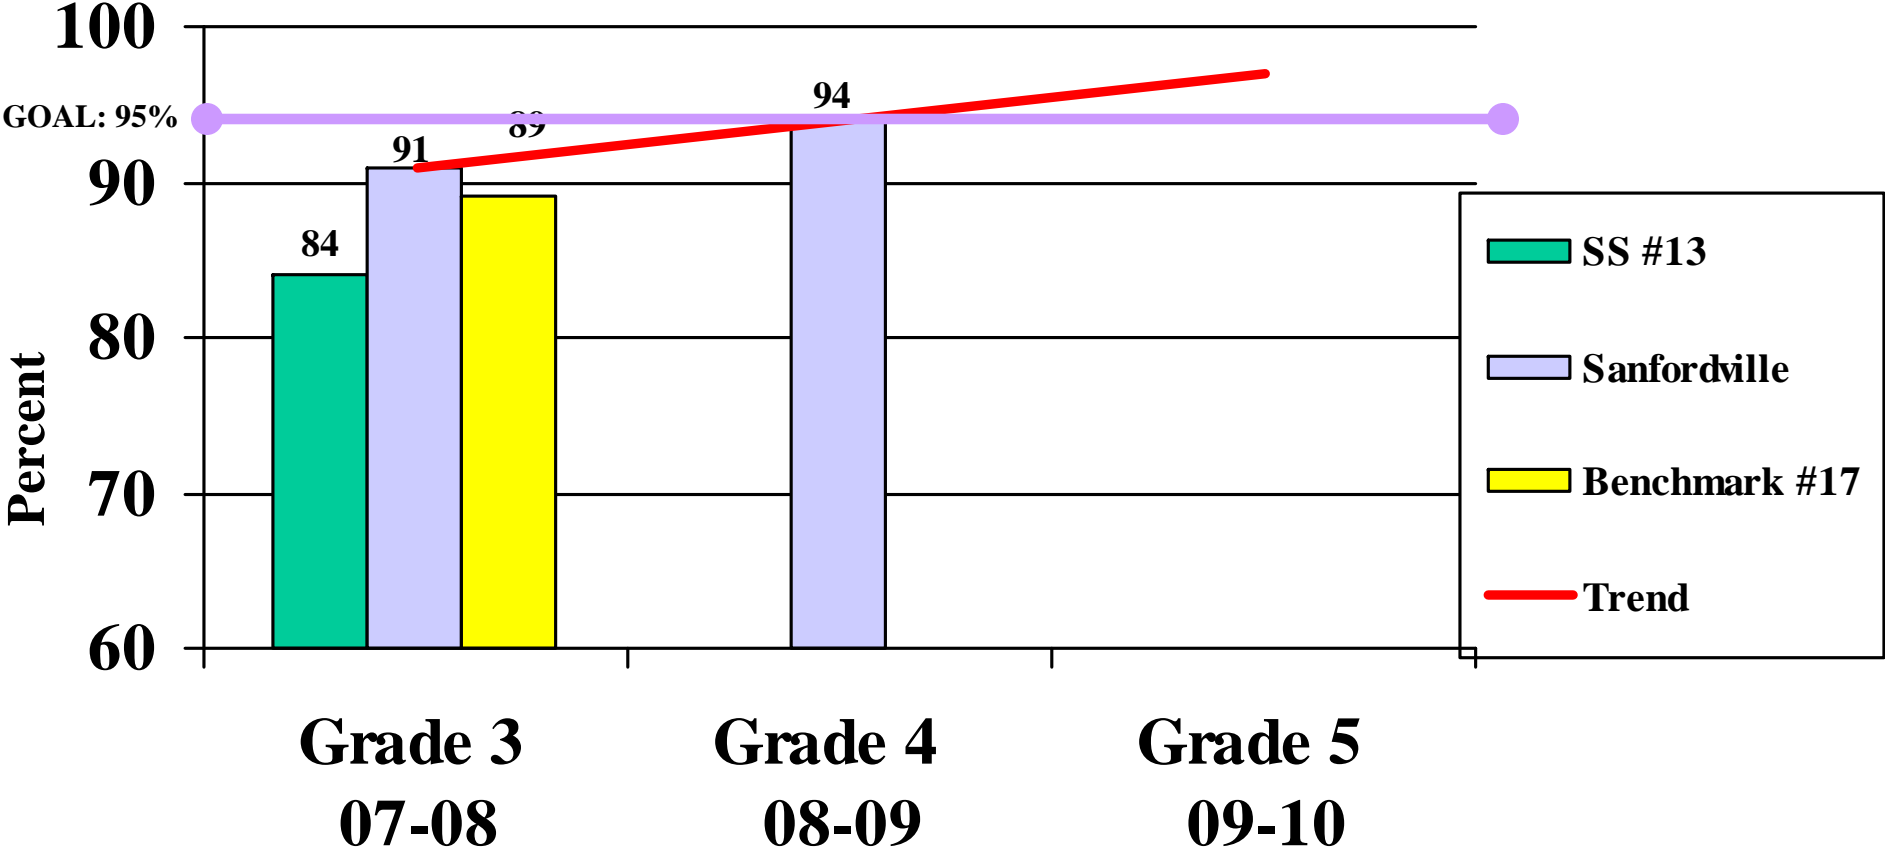

Sanfordville Class of 2017 ELA Levels 3 and 4