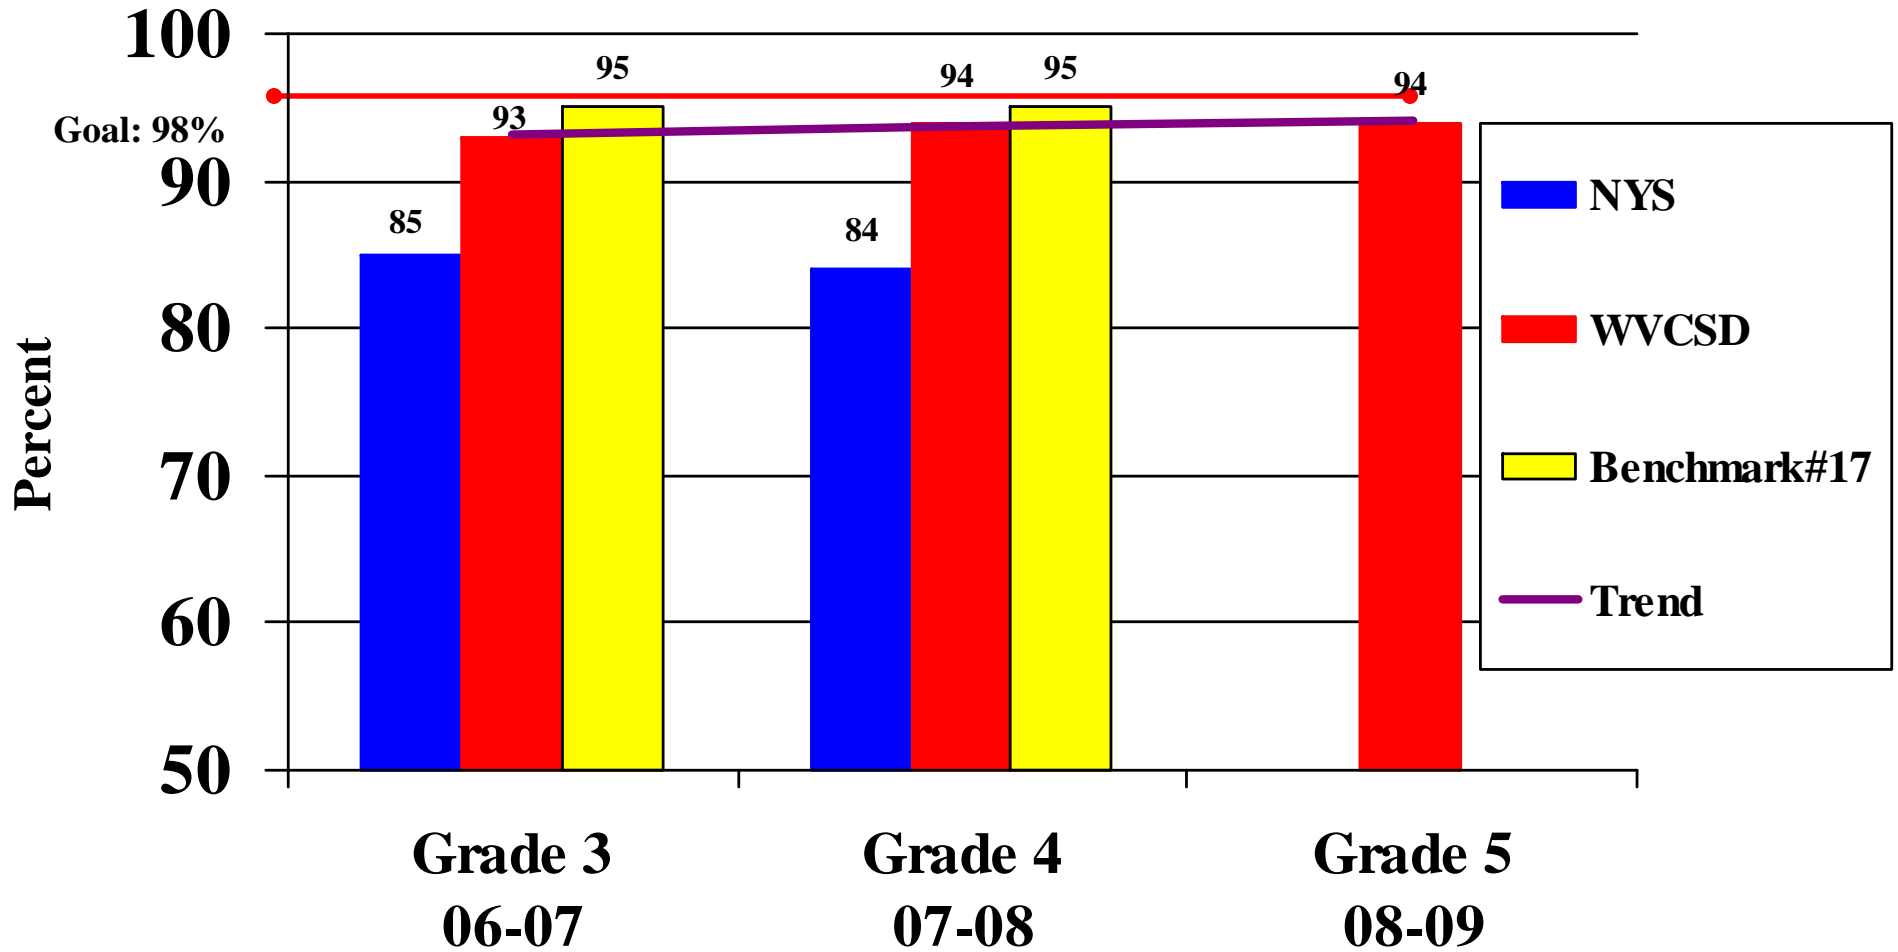

District Class of 2016 Math Levels 3 and 4 (Benchmark #17, NYS, WVCSD)