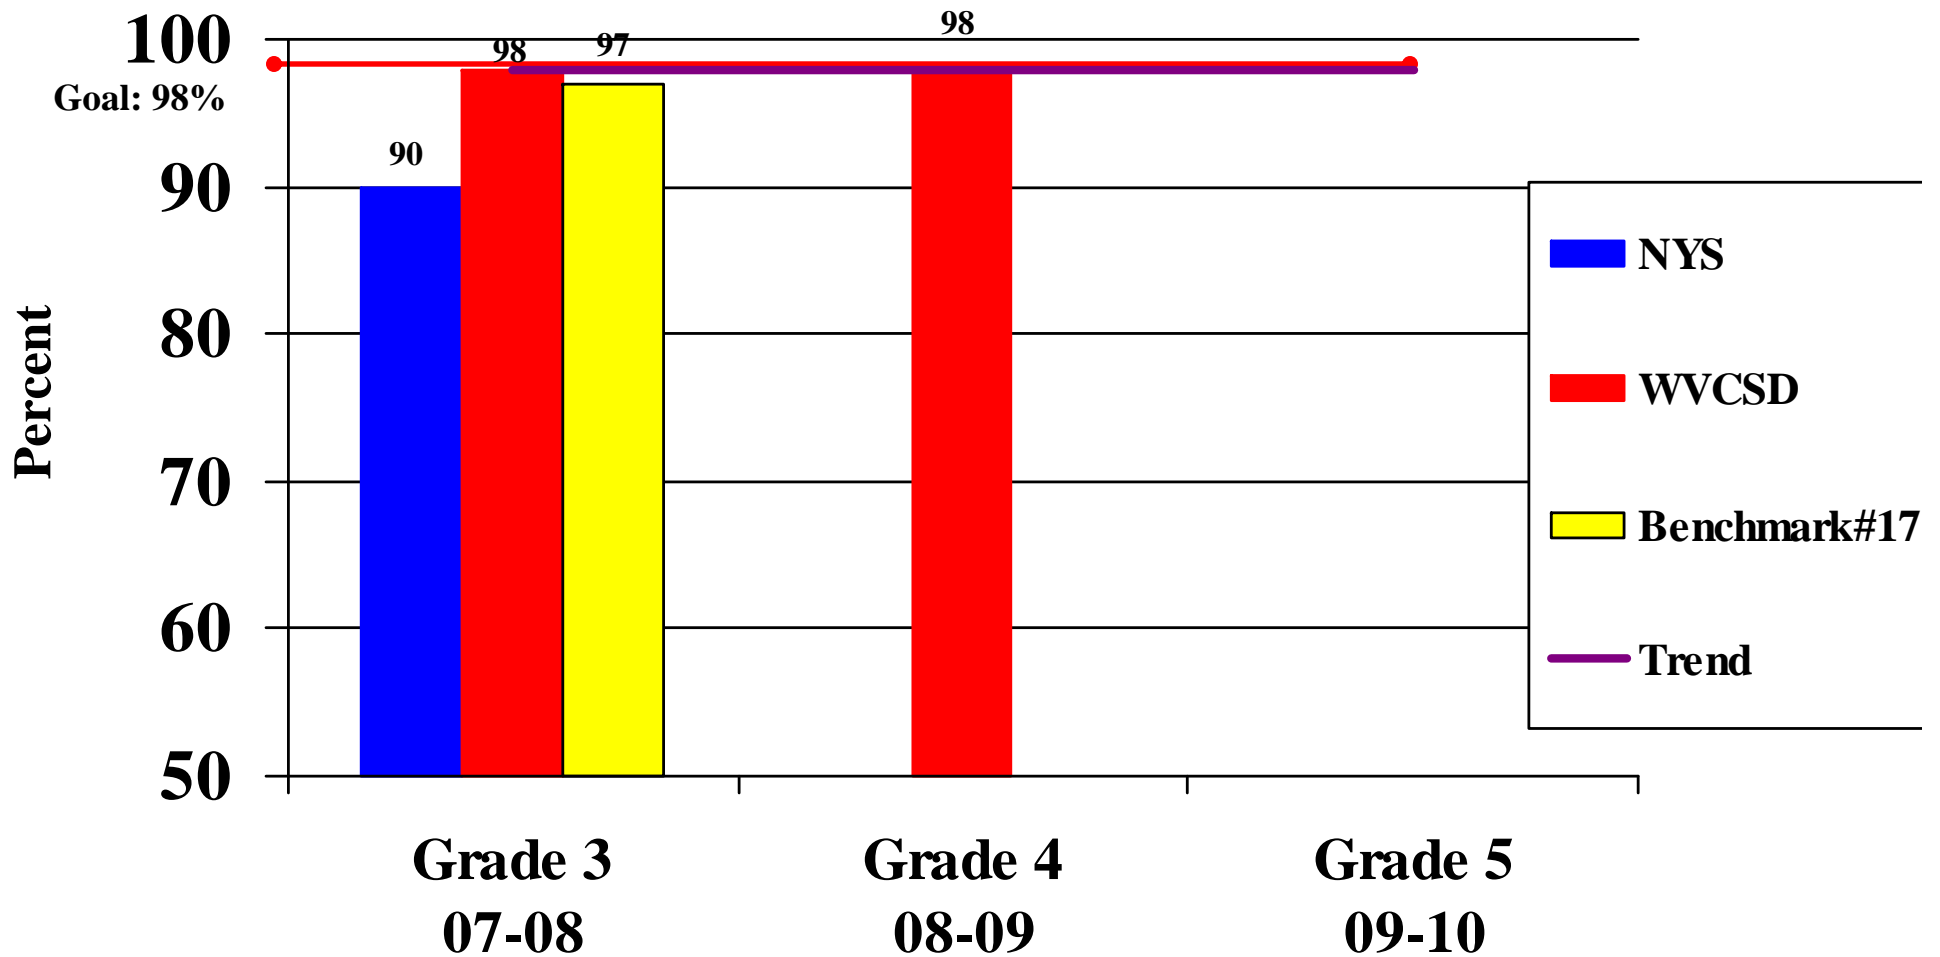

District Class of 2017 Math Levels 3 and 4 (Benchmark #17, NYS, WVCSD)