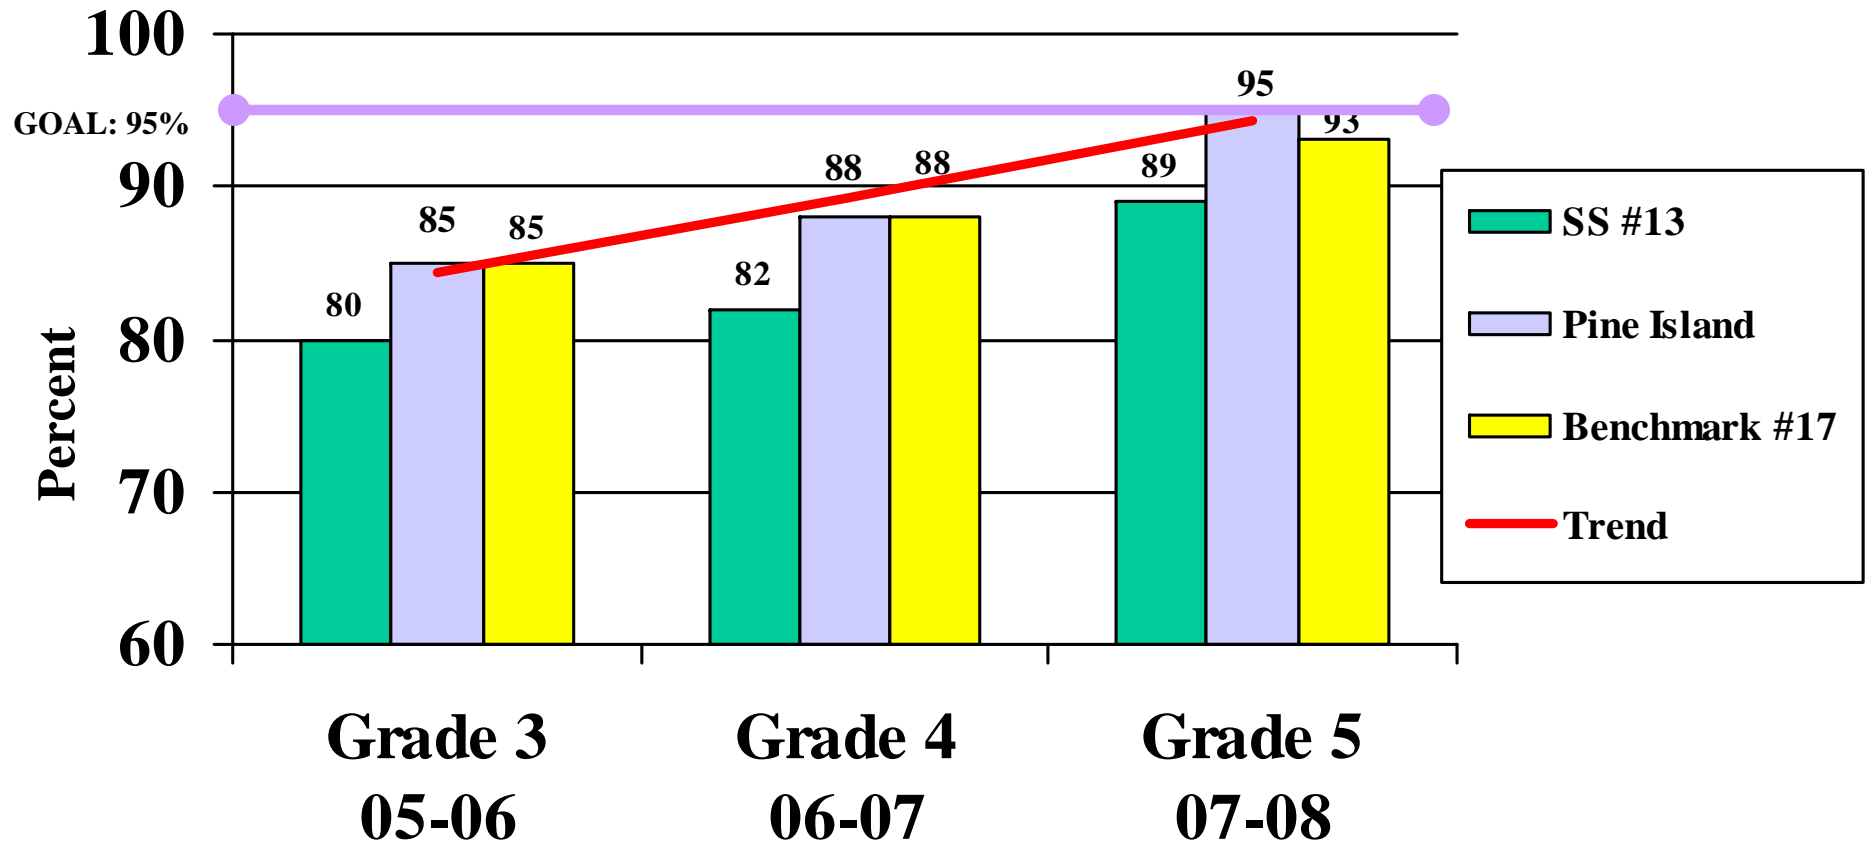

Pine Island Class of 2015 ELA Levels 3 and 4